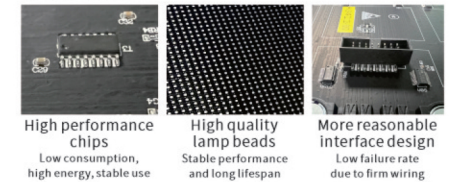

DETAILS CAN WITHSTAND TESTING